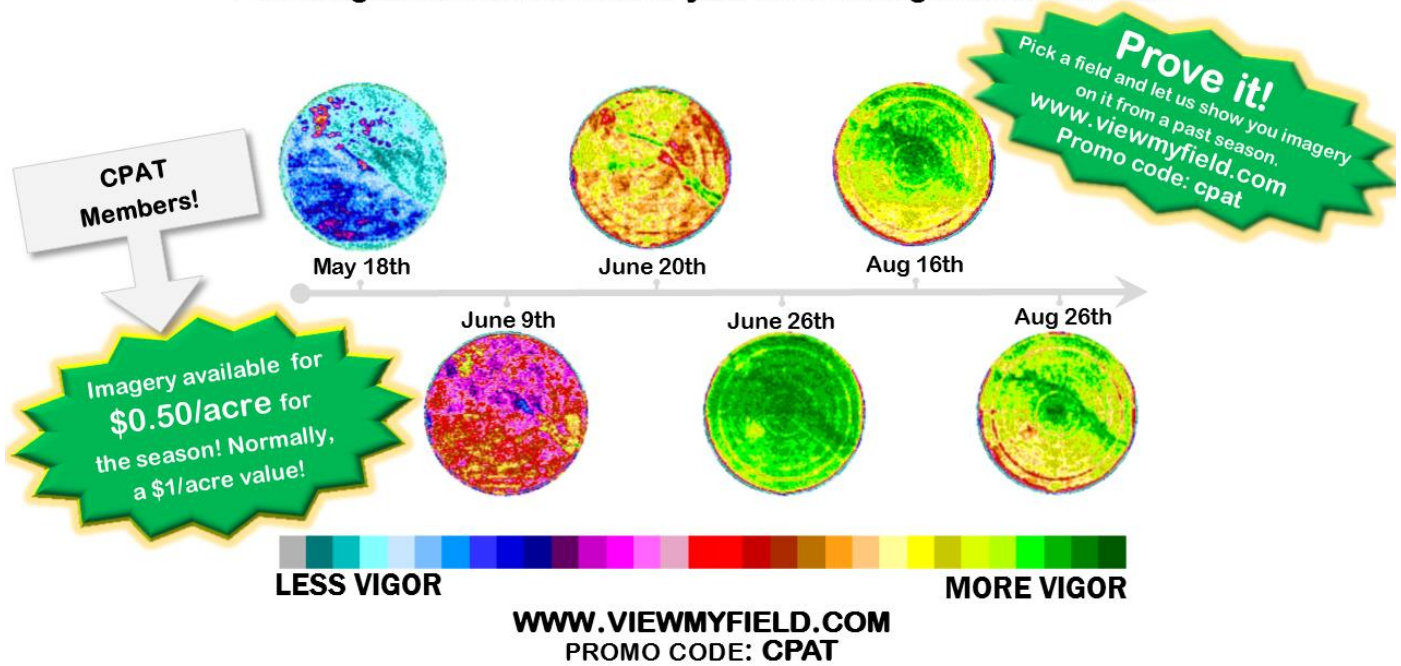

Imagery You Can Afford

DISCOUNTS AVAILABLE FOR CPAT MEMBERS!

Providing an enhanced view of your field through out the season

*NUMBER OF IMAGES AND AVAILABILITY OF IMAGES DEPENDS ON CLOUD COVER AND YOUR LOCATION

Hello from Crop Quest!

We are proud to announce that we are now corporate members of the Corn Producers Association of Texas. Crop Quest is a 100% independent and 100% employee owned agronomic consulting company. We were founded in 1992 and currently consult on over 1.5 million acres throughout the states of Texas, Kansas, Oklahoma, New Mexico, Colorado, and Nebraska. Our agronomists consult on everything from row crops to specialty crops.

As members of CPAT, we would like to offer you a 50% discount on satellite imagery for the 2016 growing season. This will get you access to all the available images taken of your fields throughout the year. Whether you have dry land or irrigated farm ground, NDVI imagery can be an aid to your success in 2016.

The imagery you will receive will give you an enhanced view of your field. Thus, allowing you to find and address trouble areas as soon as possible and limit any potential yield loss. This view will also allow you to monitor in-field trials of inputs that you may have on your farm.